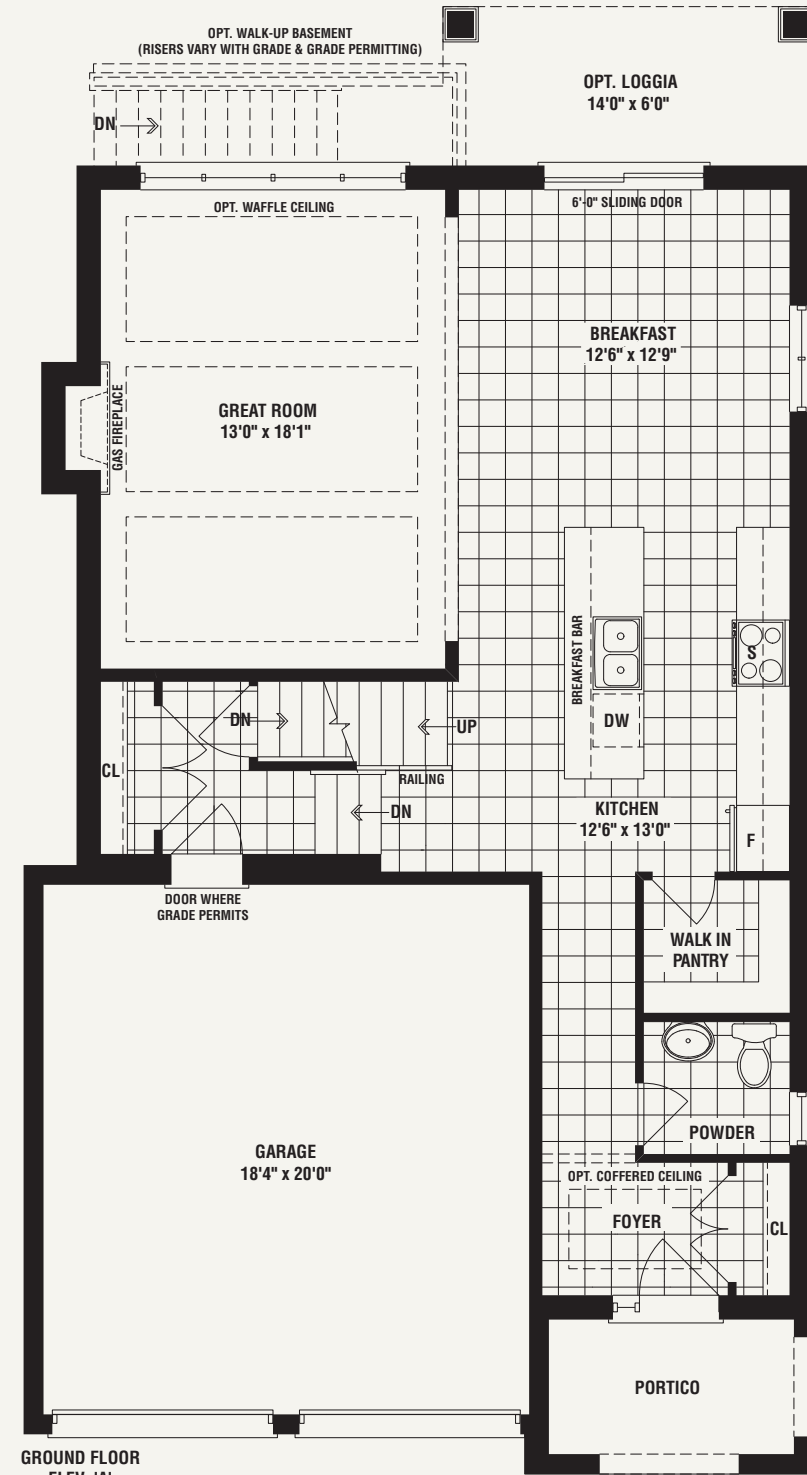

RICHLANDS

RICHMOND HILL

36'

LUXURY SINGLES
BY DECO HOMES

WELCOME TO
DESIGN FORWARD LIVING

✦ THE HUDSON ✦

4 BEDROOM / 3 (OPT. 4) BATHROOM

ELEV. A: 2010 sq. ft. / ELEV. B: 2025 sq. ft. / ELEV. C: 2010 sq. ft.

✦ THE MADISON ✦

4 BEDROOM / 3 (OPT. 4) BATHROOM

ELEV. A: 2130 sq. ft. / ELEV. B: 2130 sq. ft. / ELEV. C: 2135 sq. ft.

AVAILABLE OPTION

✦ THE GREENWICH ✦

4 BEDROOM / 3 (OPT. 4) BATHROOM

ELEV. A: 2235 sq. ft. / ELEV. B: 2220 sq. ft. / ELEV. C: 2225 sq. ft.

BASEMENT
ELEV. 'A' & 'B'

GROUND FLOOR
ELEV. 'A'

SECOND FLOOR
ELEV. 'A'

AVAILABLE OPTION

OPT. SECOND FLOOR
W/ ENSUITE #2
ELEV. 'A'

← THE COLUMBUS →

4 BEDROOM / 4 BATHROOM

ELEV. A: 2440 SQ. FT. / ELEV. B: 2435 SQ. FT. / ELEV. C: 2440 SQ. FT.
WITH OPT. 2ND FLOOR LAUNDRY - A:2535 SQ. FT./ B:2530 SQ. FT./ C:2535 SQ. FT.