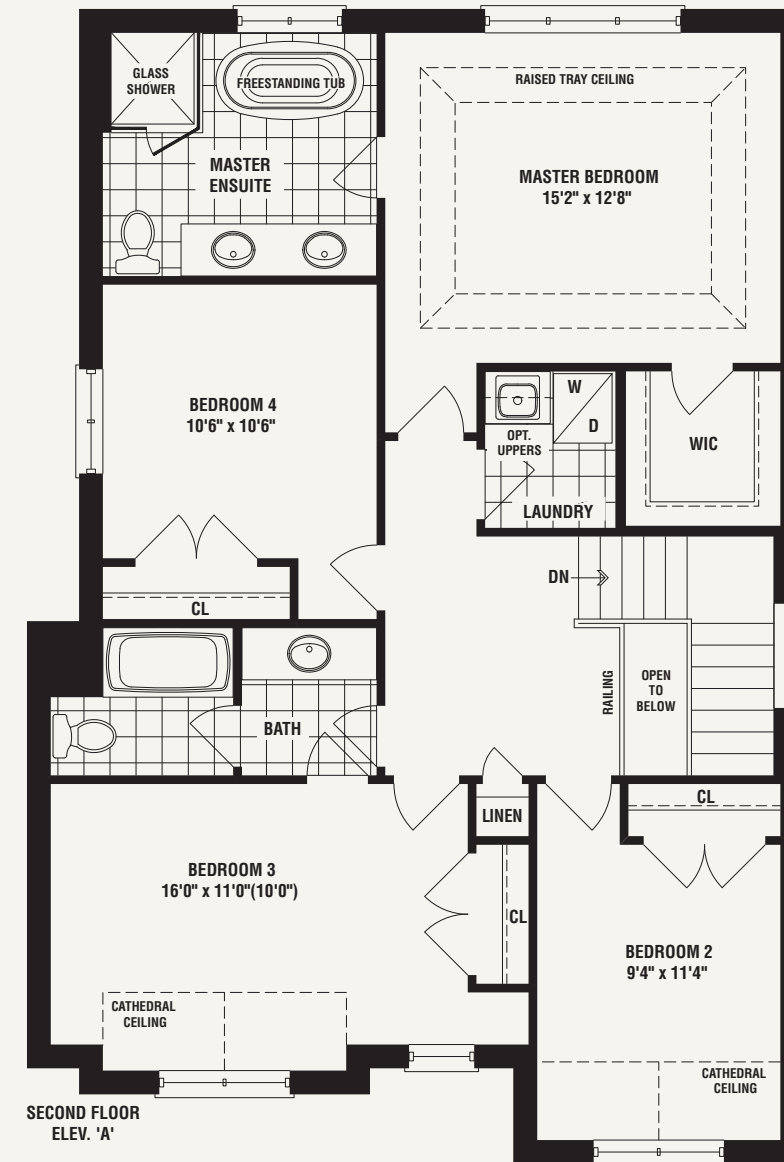

RICHLANDS

RICHMOND HILL

36'

LUXURY SINGLES
BY DECO HOMES

WELCOME TO
DESIGN FORWARD LIVING

✦ THE HUDSON ✦

4 BEDROOM / 3 (OPT. 4) BATHROOM

ELEV. A: 2010 sq. ft. / ELEV. B: 2025 sq. ft. / ELEV. C: 2010 sq. ft.

✦ THE MADISON ✦

4 BEDROOM / 3 (OPT. 4) BATHROOM

ELEV. A: 2130 sq. ft. / ELEV. B: 2130 sq. ft. / ELEV. C: 2135 sq. ft.

AVAILABLE OPTION

✦ THE GREENWICH ✦

4 BEDROOM / 3 (OPT. 4) BATHROOM

ELEV. A: 2235 sq. ft. / ELEV. B: 2220 sq. ft. / ELEV. C: 2225 sq. ft.

BASEMENT
ELEV. 'A' & 'B'

GROUND FLOOR
ELEV. 'A'

SECOND FLOOR
ELEV. 'A'

AVAILABLE OPTION

OPT. SECOND FLOOR
W/ ENSUITE #2
ELEV. 'A'

← THE COLUMBUS →

4 BEDROOM / 4 BATHROOM

ELEV. A: 2440 SQ. FT. / ELEV. B: 2435 SQ. FT. / ELEV. C: 2440 SQ. FT.
WITH OPT. 2ND FLOOR LAUNDRY - A:2535 SQ. FT./ B:2530 SQ. FT./ C:2535 SQ. FT.