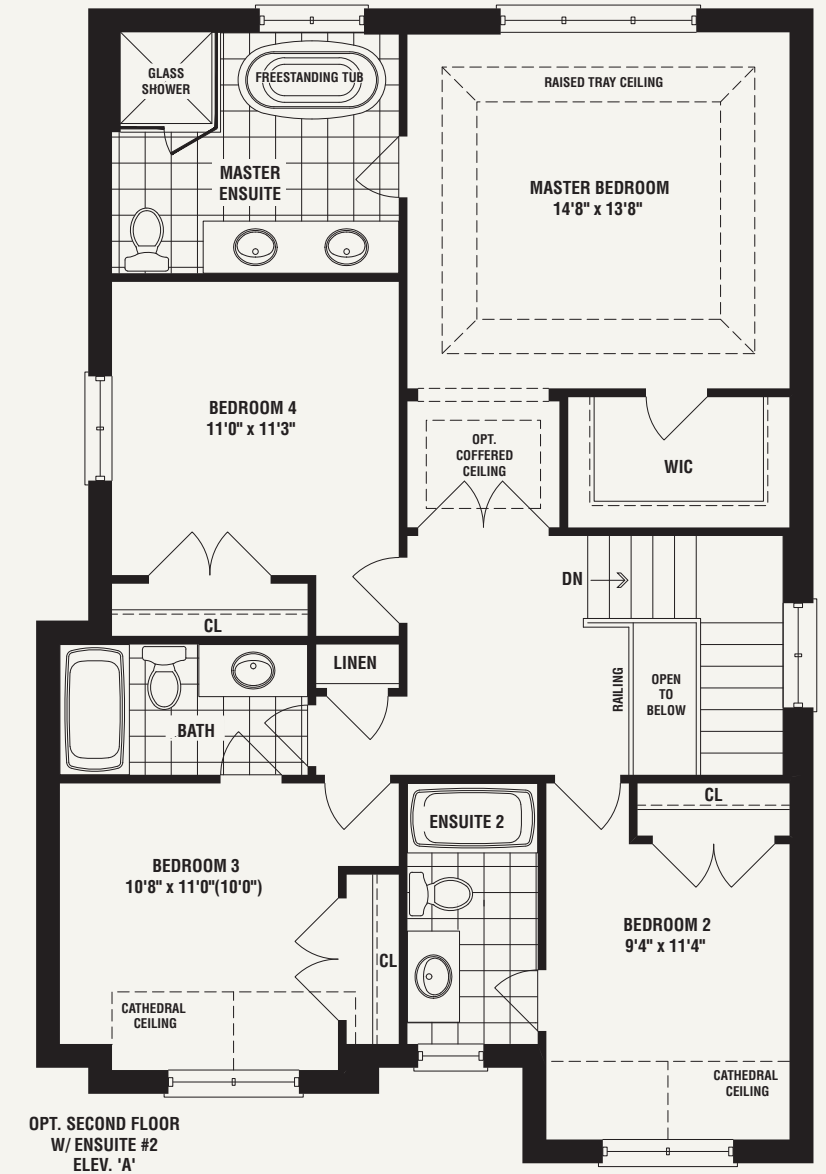

RICHLANDS

RICHMOND HILL

36'

LUXURY SINGLES
BY DECO HOMES

WELCOME TO
DESIGN FORWARD LIVING

✦ THE HUDSON ✦

4 BEDROOM / 3 (OPT. 4) BATHROOM

ELEV. A: 2010 sq. ft. / ELEV. B: 2025 sq. ft. / ELEV. C: 2010 sq. ft.

✦ THE MADISON ✦

4 BEDROOM / 3 (OPT. 4) BATHROOM

ELEV. A: 2130 sq. ft. / ELEV. B: 2130 sq. ft. / ELEV. C: 2135 sq. ft.

AVAILABLE OPTION

✦ THE GREENWICH ✦

4 BEDROOM / 3 (OPT. 4) BATHROOM

ELEV. A: 2235 sq. ft. / ELEV. B: 2220 sq. ft. / ELEV. C: 2225 sq. ft.

BASEMENT
ELEV. 'A' & 'B'

GROUND FLOOR
ELEV. 'A'

SECOND FLOOR
ELEV. 'A'

AVAILABLE OPTION

OPT. SECOND FLOOR
W/ ENSUITE #2
ELEV. 'A'

← THE COLUMBUS →

4 BEDROOM / 4 BATHROOM

ELEV. A: 2440 SQ. FT. / ELEV. B: 2435 SQ. FT. / ELEV. C: 2440 SQ. FT.
WITH OPT. 2ND FLOOR LAUNDRY - A:2535 SQ. FT./ B:2530 SQ. FT./ C:2535 SQ. FT.