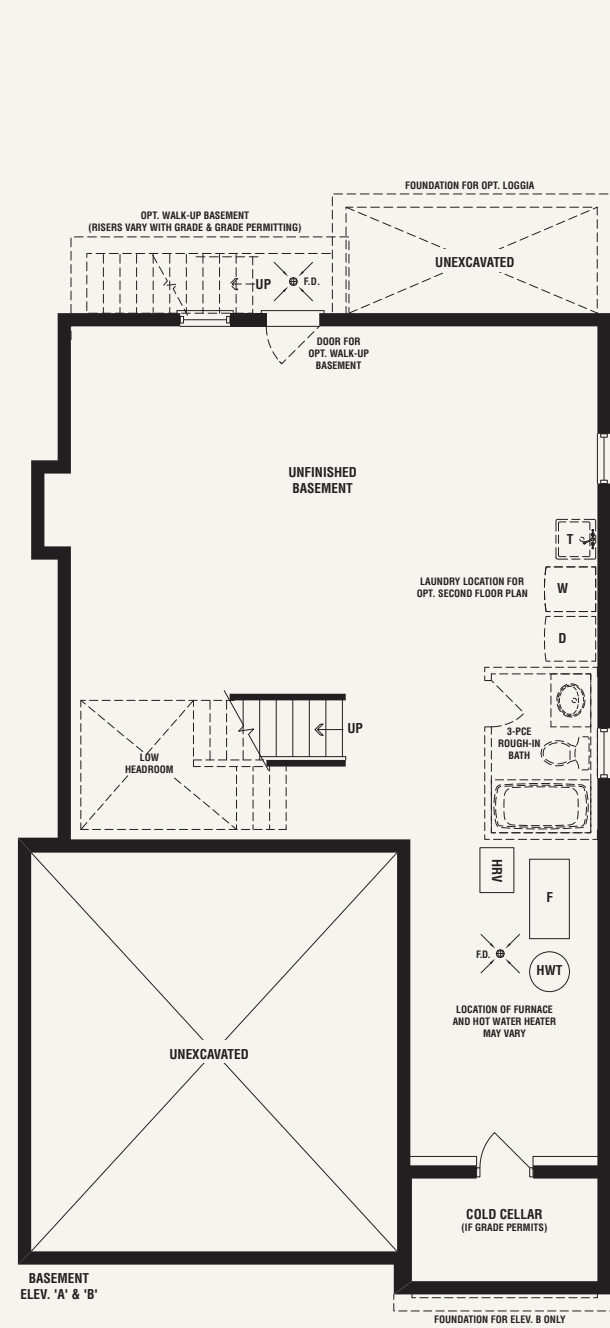

RICHLANDS

RICHMOND HILL

36'

LUXURY SINGLES
BY DECO HOMES

WELCOME TO
DESIGN FORWARD LIVING

✦ THE HUDSON ✦

4 BEDROOM / 3 (OPT. 4) BATHROOM

ELEV. A: 2010 sq. ft. / ELEV. B: 2025 sq. ft. / ELEV. C: 2010 sq. ft.

✦ THE MADISON ✦

4 BEDROOM / 3 (OPT. 4) BATHROOM

ELEV. A: 2130 sq. ft. / ELEV. B: 2130 sq. ft. / ELEV. C: 2135 sq. ft.

AVAILABLE OPTION

✦ THE GREENWICH ✦

4 BEDROOM / 3 (OPT. 4) BATHROOM

ELEV. A: 2235 sq. ft. / ELEV. B: 2220 sq. ft. / ELEV. C: 2225 sq. ft.

BASEMENT
ELEV. 'A' & 'B'

GROUND FLOOR
ELEV. 'A'

SECOND FLOOR
ELEV. 'A'

AVAILABLE OPTION

OPT. SECOND FLOOR
W/ ENSUITE #2
ELEV. 'A'

← THE COLUMBUS →

4 BEDROOM / 4 BATHROOM

ELEV. A: 2440 SQ. FT. / ELEV. B: 2435 SQ. FT. / ELEV. C: 2440 SQ. FT.
WITH OPT. 2ND FLOOR LAUNDRY - A:2535 SQ. FT./ B:2530 SQ. FT./ C:2535 SQ. FT.