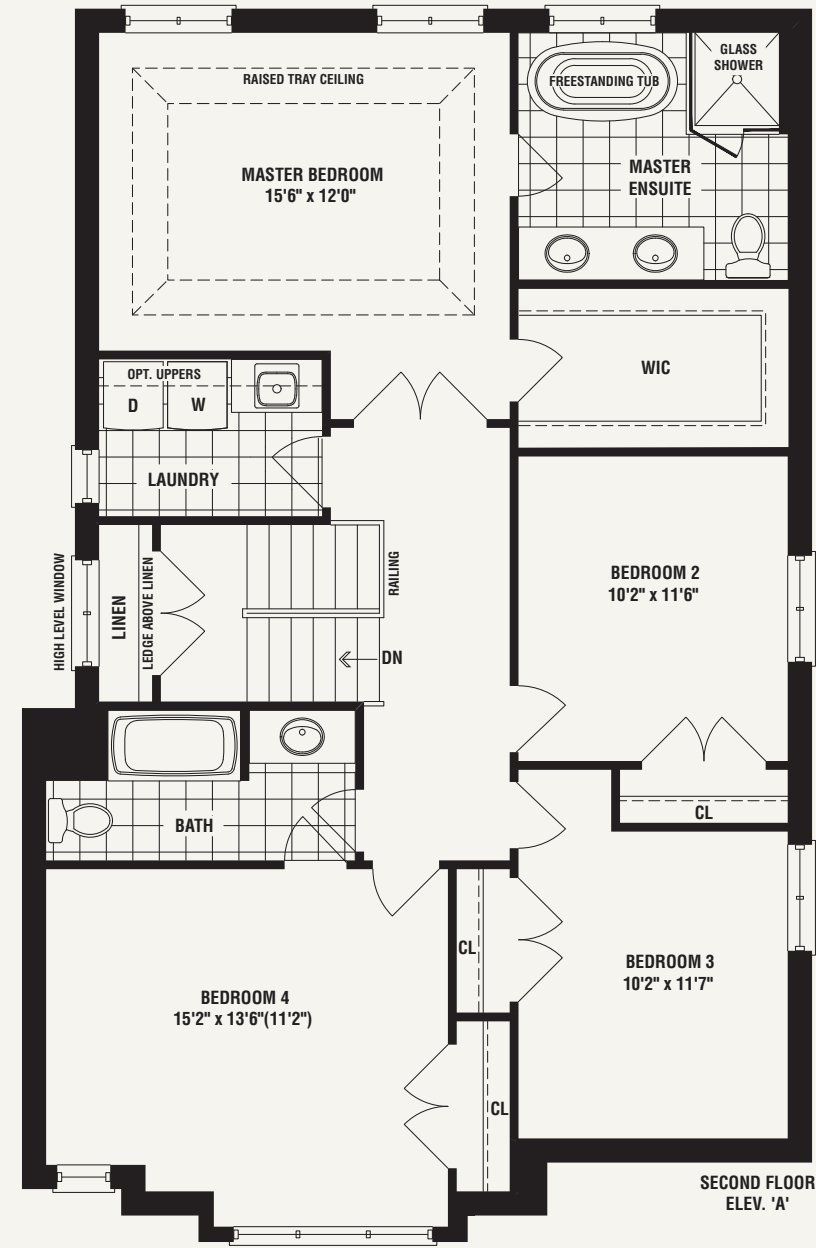

RICHLANDS

RICHMOND HILL

36'

LUXURY SINGLES
BY DECO HOMES

WELCOME TO
DESIGN FORWARD LIVING

✦ THE HUDSON ✦

4 BEDROOM / 3 (OPT. 4) BATHROOM

ELEV. A: 2010 sq. ft. / ELEV. B: 2025 sq. ft. / ELEV. C: 2010 sq. ft.

✦ THE MADISON ✦

4 BEDROOM / 3 (OPT. 4) BATHROOM

ELEV. A: 2130 sq. ft. / ELEV. B: 2130 sq. ft. / ELEV. C: 2135 sq. ft.

AVAILABLE OPTION

✦ THE GREENWICH ✦

4 BEDROOM / 3 (OPT. 4) BATHROOM

ELEV. A: 2235 sq. ft. / ELEV. B: 2220 sq. ft. / ELEV. C: 2225 sq. ft.

BASEMENT
ELEV. 'A' & 'B'

GROUND FLOOR
ELEV. 'A'

SECOND FLOOR
ELEV. 'A'

AVAILABLE OPTION

OPT. SECOND FLOOR
W/ ENSUITE #2
ELEV. 'A'

← THE COLUMBUS →

4 BEDROOM / 4 BATHROOM

ELEV. A: 2440 SQ. FT. / ELEV. B: 2435 SQ. FT. / ELEV. C: 2440 SQ. FT.
WITH OPT. 2ND FLOOR LAUNDRY - A:2535 SQ. FT./ B:2530 SQ. FT./ C:2535 SQ. FT.