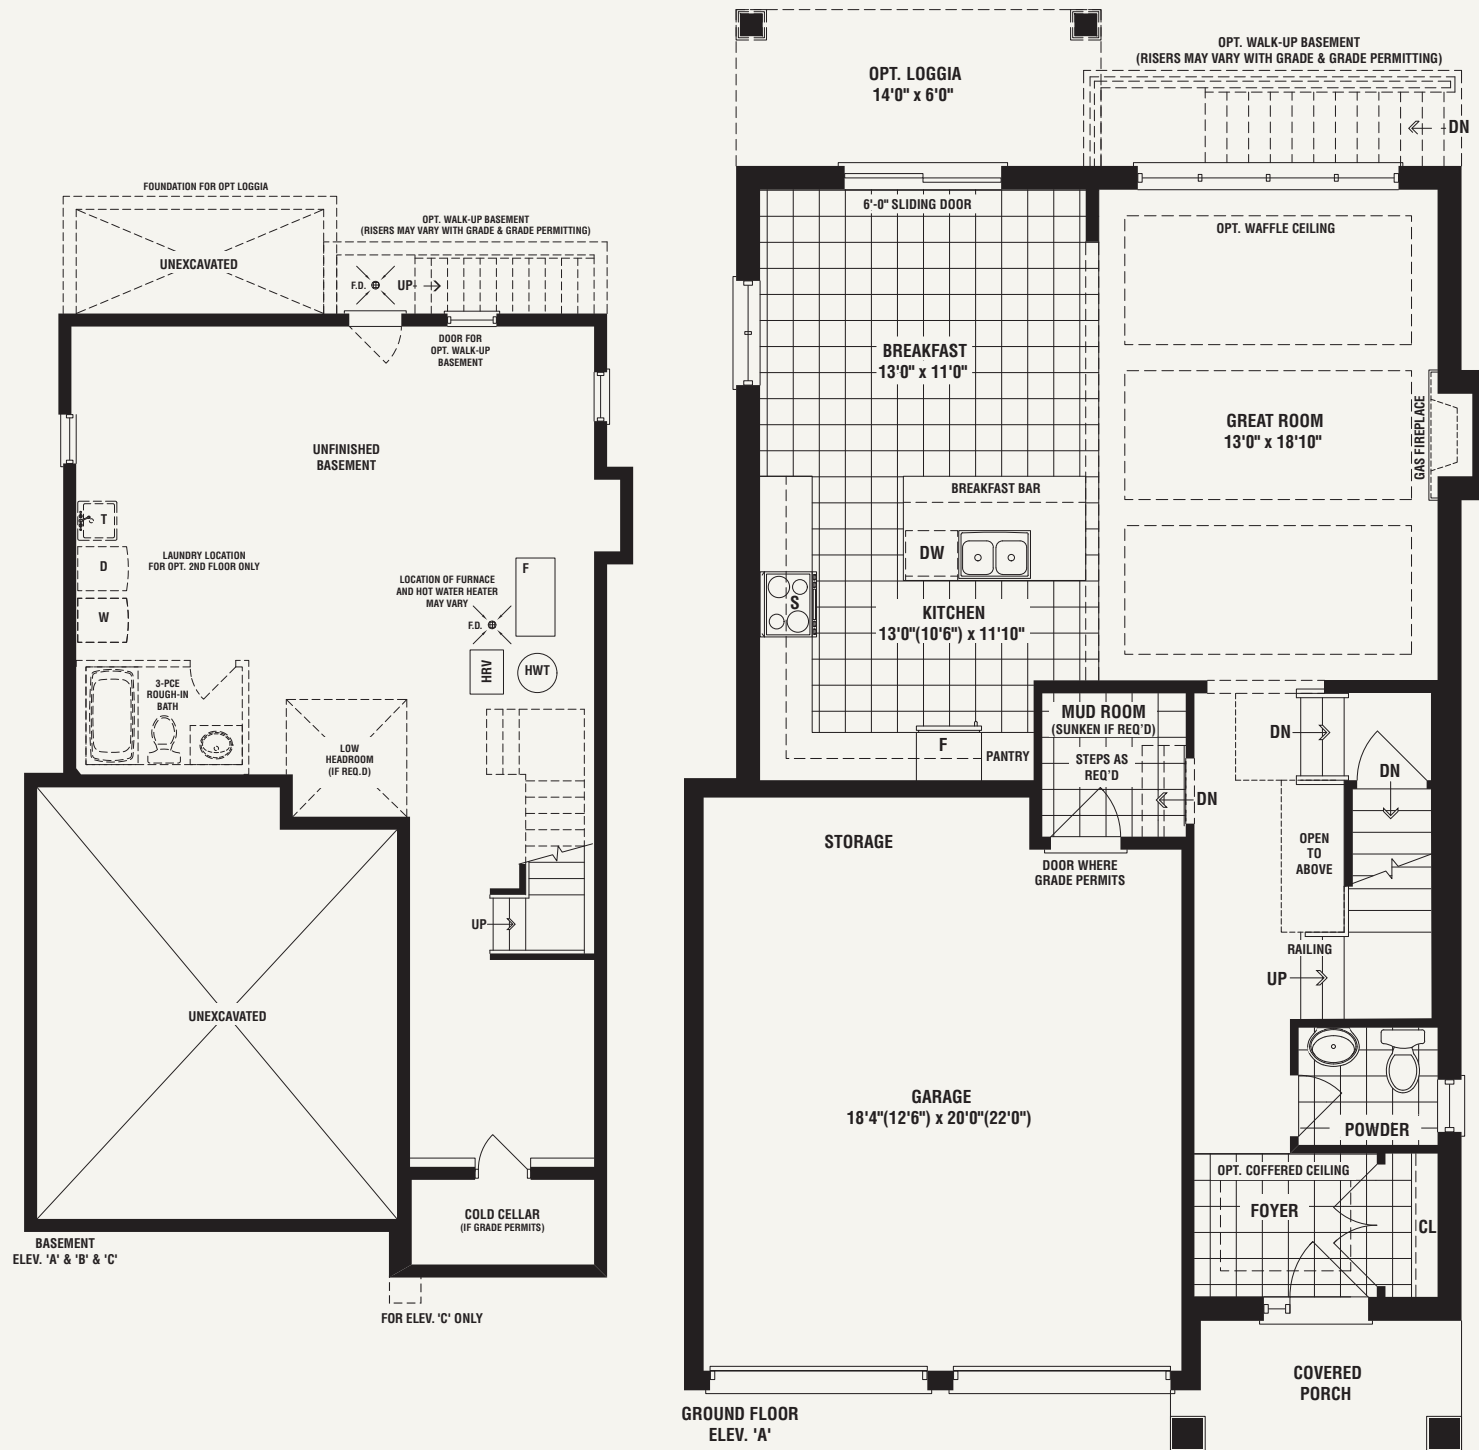

RICHLANDS

RICHMOND HILL

36'

LUXURY SINGLES
BY DECO HOMES

WELCOME TO
DESIGN FORWARD LIVING

✦ THE HUDSON ✦

4 BEDROOM / 3 (OPT. 4) BATHROOM

ELEV. A: 2010 sq. ft. / ELEV. B: 2025 sq. ft. / ELEV. C: 2010 sq. ft.

✦ THE MADISON ✦

4 BEDROOM / 3 (OPT. 4) BATHROOM

ELEV. A: 2130 sq. ft. / ELEV. B: 2130 sq. ft. / ELEV. C: 2135 sq. ft.

AVAILABLE OPTION

✦ THE GREENWICH ✦

4 BEDROOM / 3 (OPT. 4) BATHROOM

ELEV. A: 2235 sq. ft. / ELEV. B: 2220 sq. ft. / ELEV. C: 2225 sq. ft.

BASEMENT
ELEV. 'A' & 'B'

GROUND FLOOR
ELEV. 'A'

SECOND FLOOR
ELEV. 'A'

AVAILABLE OPTION

OPT. SECOND FLOOR
W/ ENSUITE #2
ELEV. 'A'

← THE COLUMBUS →

4 BEDROOM / 4 BATHROOM

ELEV. A: 2440 SQ. FT. / ELEV. B: 2435 SQ. FT. / ELEV. C: 2440 SQ. FT.
WITH OPT. 2ND FLOOR LAUNDRY - A:2535 SQ. FT./ B:2530 SQ. FT./ C:2535 SQ. FT.