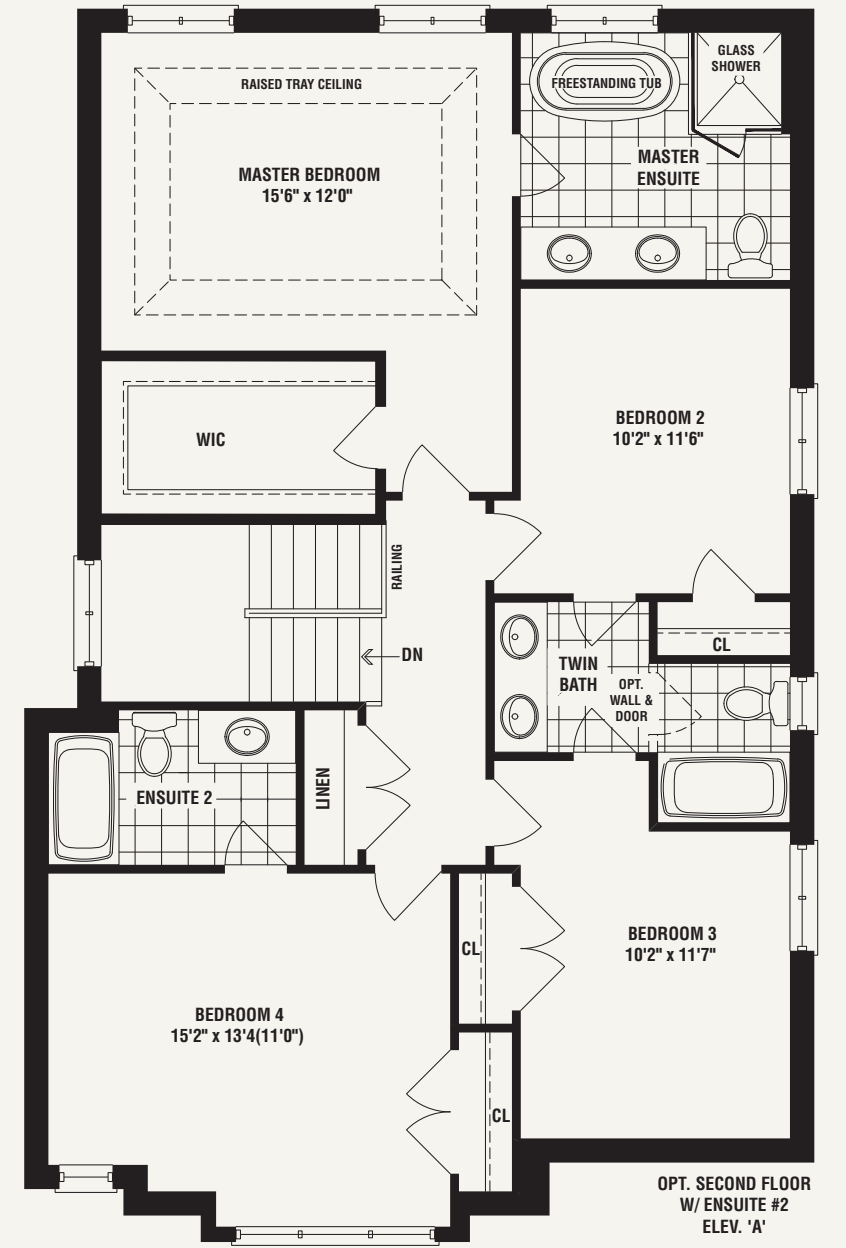

RICHLANDS

RICHMOND HILL

36'

LUXURY SINGLES
BY DECO HOMES

WELCOME TO
DESIGN FORWARD LIVING

✦ THE HUDSON ✦

4 BEDROOM / 3 (OPT. 4) BATHROOM

ELEV. A: 2010 sq. ft. / ELEV. B: 2025 sq. ft. / ELEV. C: 2010 sq. ft.

✦ THE MADISON ✦

4 BEDROOM / 3 (OPT. 4) BATHROOM

ELEV. A: 2130 sq. ft. / ELEV. B: 2130 sq. ft. / ELEV. C: 2135 sq. ft.

AVAILABLE OPTION

✦ THE GREENWICH ✦

4 BEDROOM / 3 (OPT. 4) BATHROOM

ELEV. A: 2235 sq. ft. / ELEV. B: 2220 sq. ft. / ELEV. C: 2225 sq. ft.

BASEMENT
ELEV. 'A' & 'B'

GROUND FLOOR
ELEV. 'A'

SECOND FLOOR
ELEV. 'A'

AVAILABLE OPTION

OPT. SECOND FLOOR
W/ ENSUITE #2
ELEV. 'A'

← THE COLUMBUS →

4 BEDROOM / 4 BATHROOM

ELEV. A: 2440 SQ. FT. / ELEV. B: 2435 SQ. FT. / ELEV. C: 2440 SQ. FT.
WITH OPT. 2ND FLOOR LAUNDRY - A:2535 SQ. FT./ B:2530 SQ. FT./ C:2535 SQ. FT.